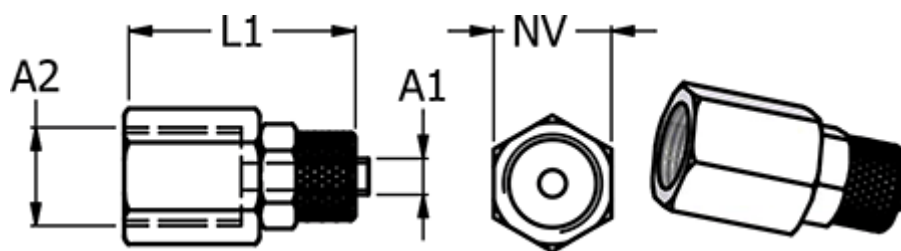

Data Sheet

Article number: 586115148

Description: Push-on fitting 11.514-8, metal Ø8/6-G 1/4"
Straight connector internal thread

Measures

Hose diameter A1 = 8/6

L1 =

NV = 17

Thread A2 =